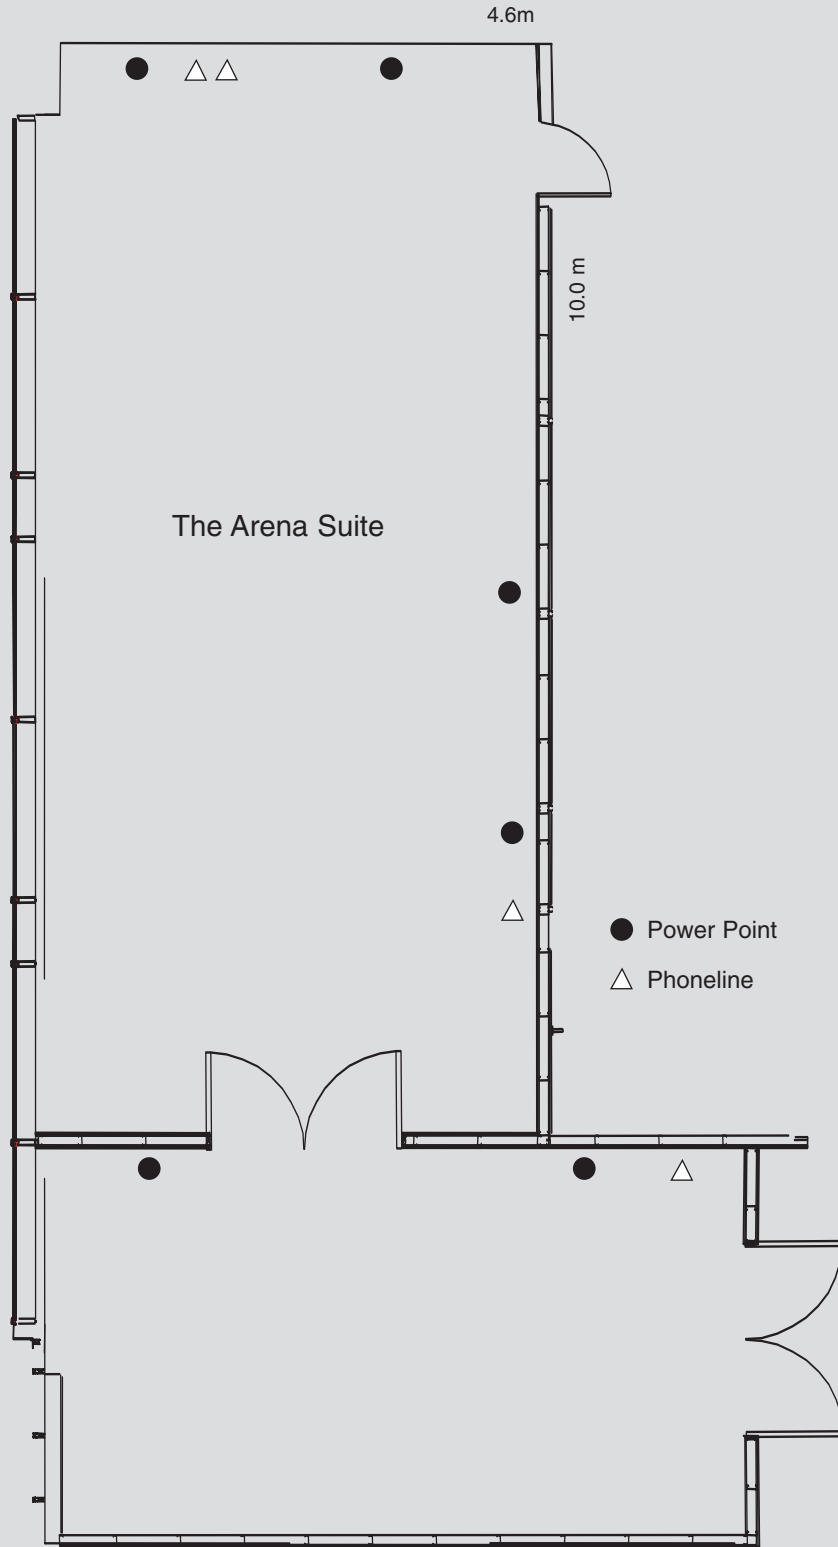

CROWNE PLAZA

MANCHESTER
CITY CENTRE

An executive boardroom with floor to ceiling feature windows and its own private breakout room, offering a modern minimalist design and large white boardroom table with white leather boardroom chairs. The Arena Suite can also cater for different layouts such as theatre style, classroom and U-shape and offers air-conditioning, plasma screen and complimentary high speed internet access.

MAXIMUM CAPACITIES	Banqueting	Drinks Reception	Boardroom	Theatre	Classroom	Cabaret
	24	40	20	42	24	24
CEILING HEIGHT	2.4m					
ROOM DIMENSIONS	10.0 (L) x 4.6m (W) 46.0 sq metres					
MEETING ROOM SPECIFICATIONS	Visual	Input	Power Supply	Phone Line	Internet	
	50" LCD HD Ready Screen	VGA/HDMI/Video	13amp sockets	ISDN2 & Analogue	DSL & Wireless Connection	