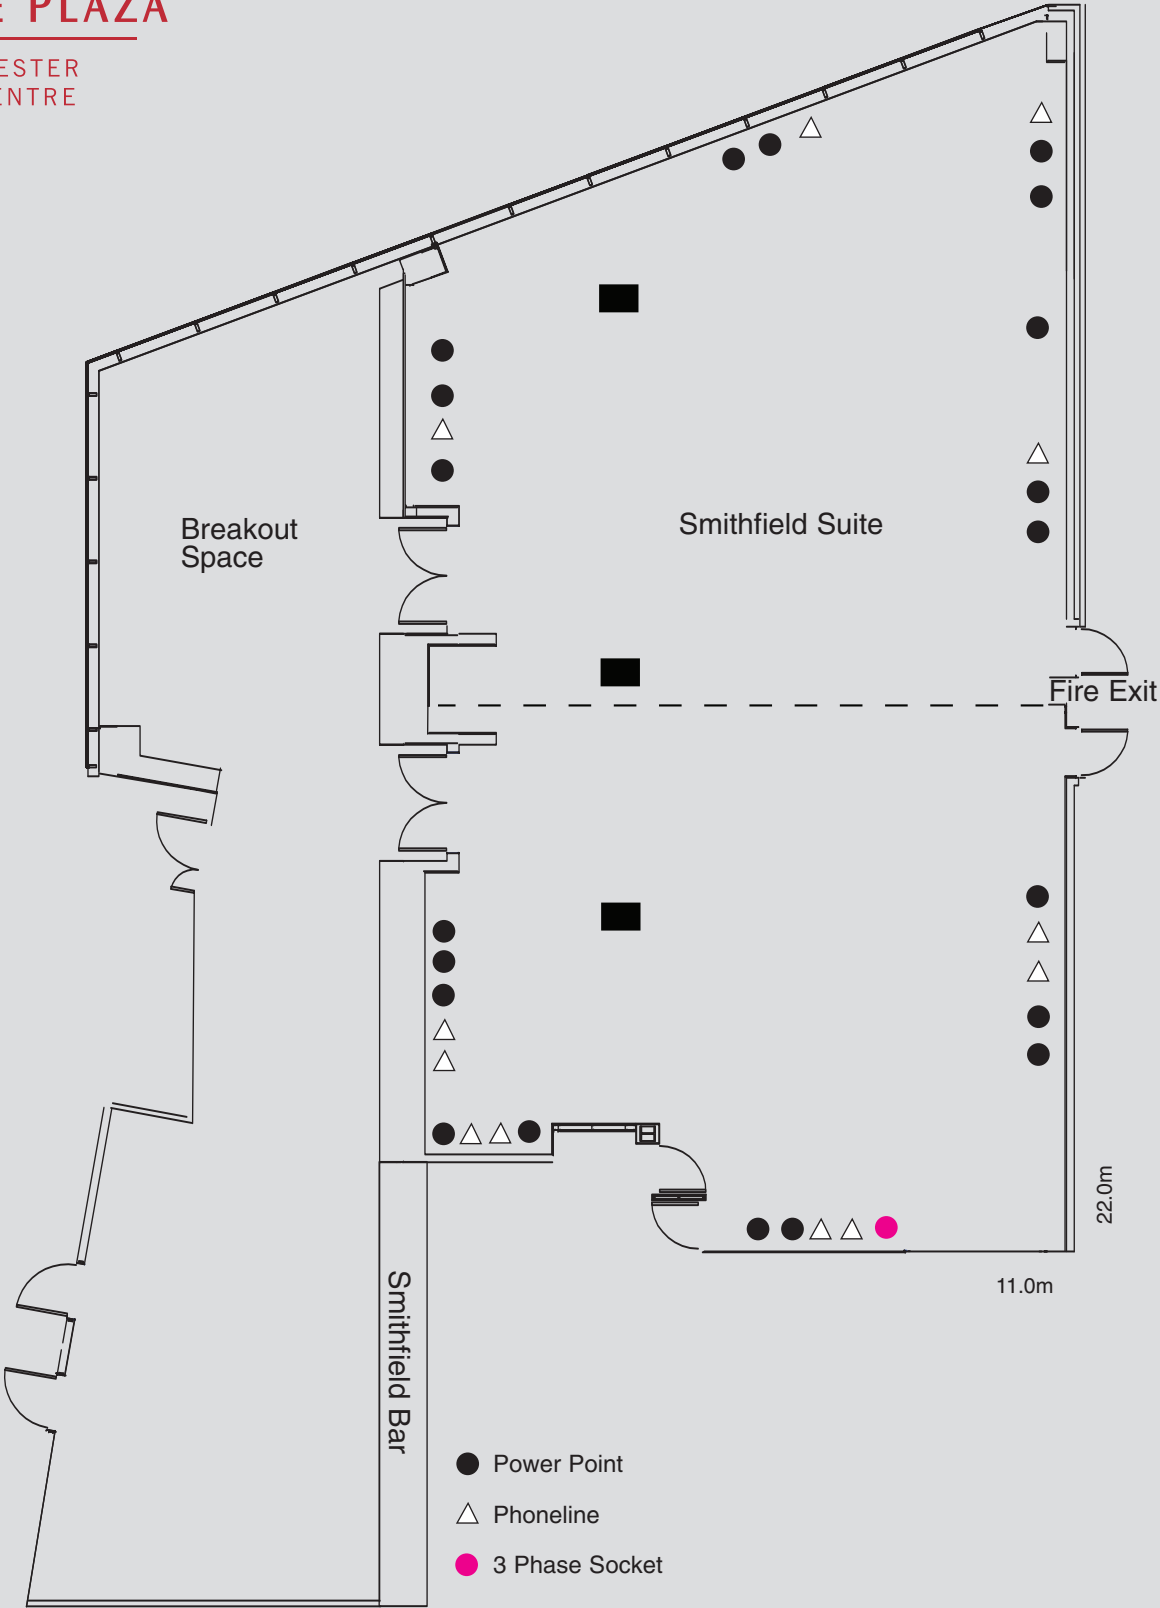

CROWNE PLAZA®

MANCHESTER
CITY CENTRE

The Smithfield Suite at the Crowne Plaza Manchester City Centre is the largest function room in the hotel surrounded by a spacious private reception and break out area. The Smithfield Suite can cater for up to 200 delegates and offers a modern purpose designed room with high feature ceilings and contemporary decor. Floor to ceiling windows guarantees maximum natural daylight and our self controlled air conditioning system ensures your delegates stay alert for longer and your meetings are more productive.

The Smithfield Suite is the perfect space for a corporate or private dinner and our specialised menus have been designed to put the finishing touches to your event and offer a detailed selection of conference and private dining choices.

MAXIMUM CAPACITIES	Banqueting	Drinks Reception	Boardroom	Theatre	Classroom	Cabaret
	156	200	80	200	114	117
CEILING HEIGHT	4.8m					
ROOM DIMENSIONS	22.0 (L) x 11.0m (W) 215.0 sq metres					
MEETING ROOM SPECIFICATIONS	Visual	Input	Power Supply	Phone Line	Internet	
	Short Throw Back Projector		13amp sockets & 3 phase socket	ISDN2 & Analogue	DSL & Wireless Connection	